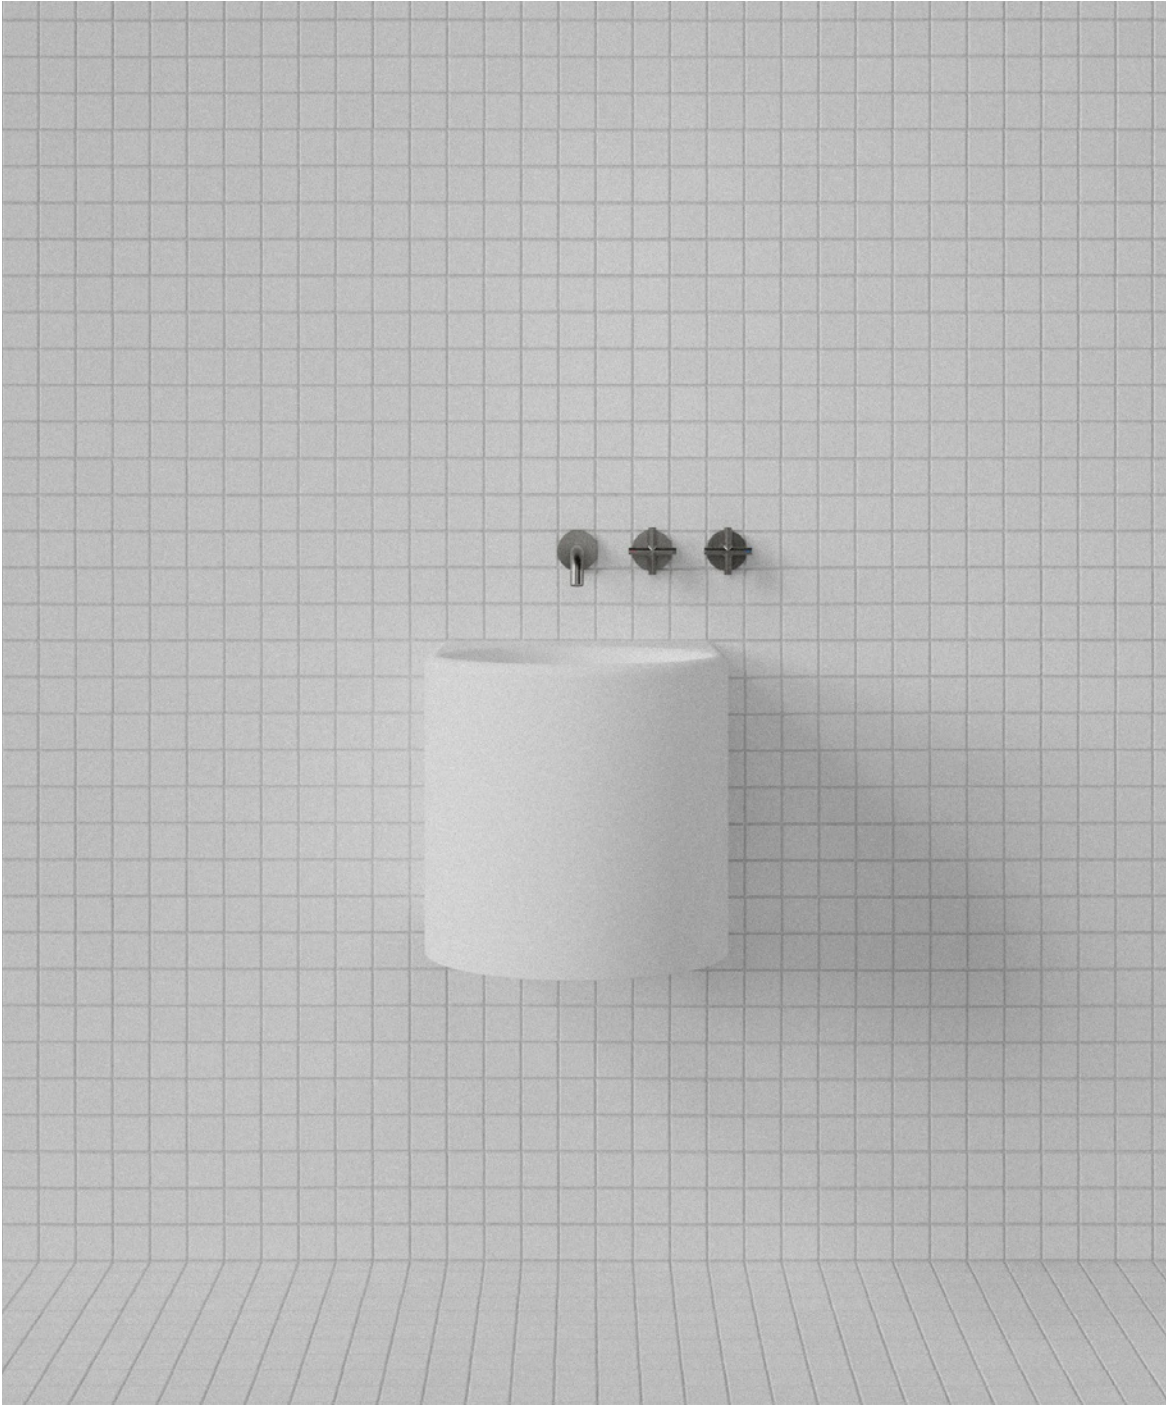

MAINS

Deco Wall Mounted Basin by Thomas Coward

M.W.C.

Deco Wall Mounted Basin

DEC006

WxDxH:
410 x 510 x 500 *
Material:
Matt Solid Surface
Colour:
Matt White
Product:
Wall Basin
Design:
Thomas Coward

Solid Surface care:
Clean with a soapy sponge, followed by a rinse. For stubborn stains such as lime scale or soap build up use a mild abrasive cleaner like Gumption® paste, Jif® cream or Ajax® cream or powder – use with a soft damp cloth in wide circular motions.

Mains Water Co. has detailed, to the best of its ability, the most

approximate measurement possible for each product given the method of manufacturing used.

Due to varying manufacturing methods, the dimensions illustrated here are nominal and subject to change without notice.

* All sizes nominal. Basins +/- 5mm. Baths +/- 10mm.