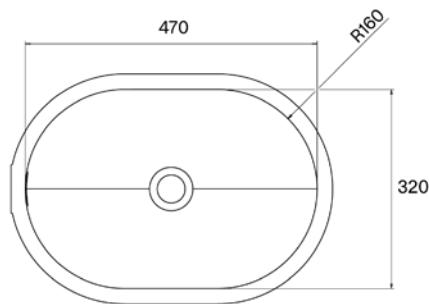

# Harper Undermount Basin

HAR007

WxDxH:  
518 x 370 x 205 \*  
Internal WxD:  
470 x 320 \*  
Material:  
Matt Solid Surface  
Colour:  
Matt White  
Product:  
Undermount Basin  
Design:  
Thomas Coward

Mains Water Co. has detailed, to the best of its ability, the most

approximate measurement possible for each product given the method of manufacturing used.

Due to varying manufacturing methods, the dimensions illustrated here are nominal and subject to change without notice.

\* All sizes nominal. Basins +/- 5mm. Baths +/- 10mm.