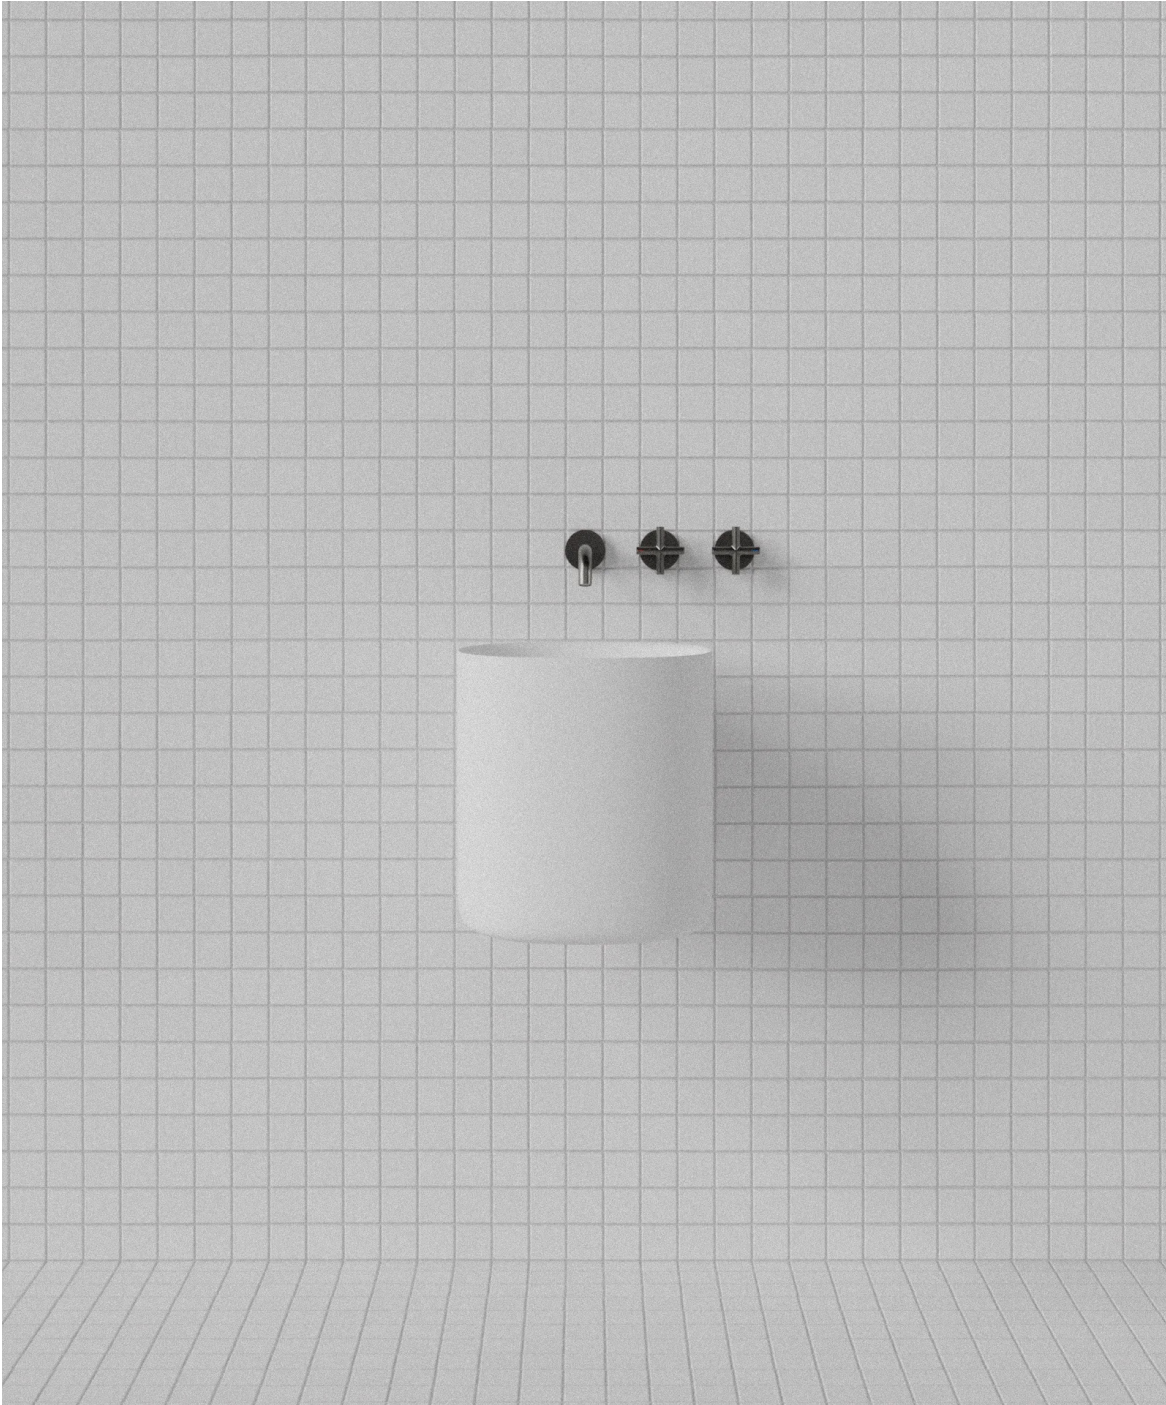

# MAINS

**Sulis Wall Basin by Ross Gardam**

**M.W.C.**

# Sulis Wall Basin

SUL003

**WxDxH:**  
**350 x 425 x 380 \***  
**Material:**  
**Matt Solid Surface**  
**Colour:**  
**Matt White**  
**Product:**  
**Wall Basin**  
**Design:**  
**Ross Gardam**

**Solid Surface care:**  
Clean with a soapy sponge, followed by a rinse. For stubborn stains such as lime scale or soap build up use a mild abrasive cleaner like Gumption® paste, Jif® cream or Ajax® cream or powder – use with a soft damp cloth in wide circular motions.

Mains Water Co. has detailed, to the best of its ability, the most

approximate measurement possible for each product given the method of manufacturing used.

Due to varying manufacturing methods, the dimensions illustrated here are nominal and subject to change without notice.

\* All sizes nominal. Basins +/- 5mm. Baths +/- 10mm.