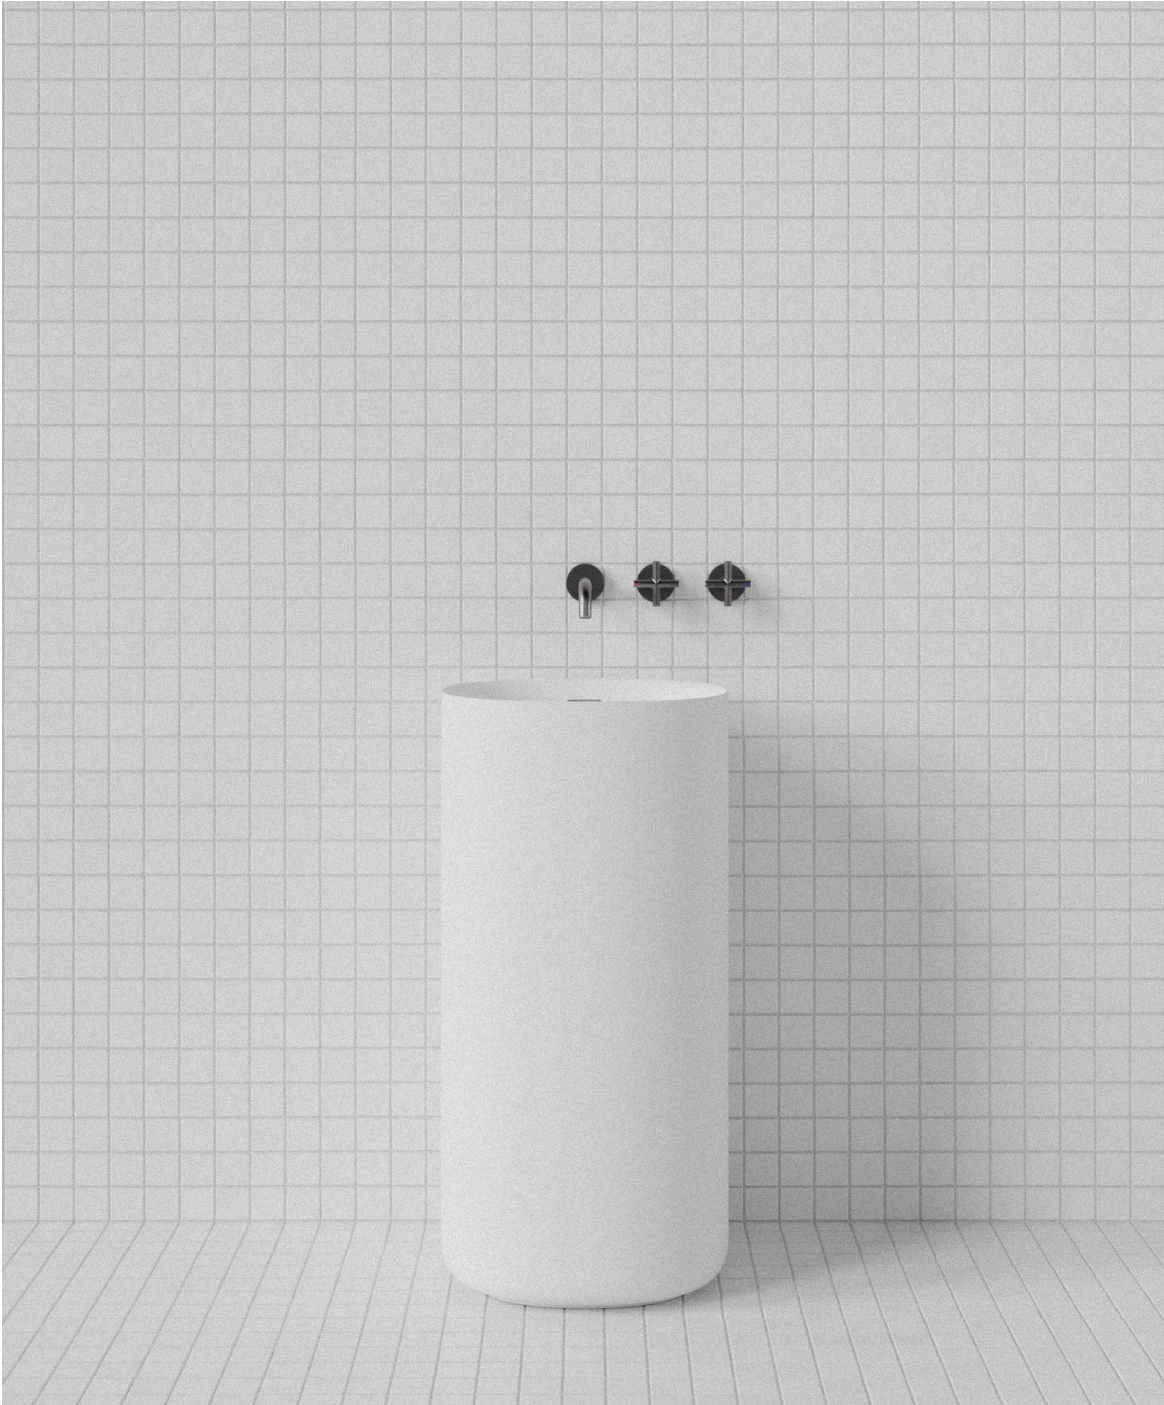

MAINS

Sulis Pedestal Basin by Ross Gardam

M.W.C.

Sulis Pedestal Basin

SUL001

WxDxH:
420 x 420 x 850 *
Material:
Matt Solid Surface
Colour:
Matt White
Product:
Pedestal Basin
Design:
Ross Gardam

Solid Surface care:
Clean with a soapy sponge, followed by a rinse. For stubborn stains such as lime scale or soap build up use a mild abrasive cleaner like Gumption® paste, Jif® cream or Ajax® cream or powder – use with a soft damp cloth in wide circular motions.

Mains Water Co. has detailed, to the best of its ability, the most

approximate measurement possible for each product given the method of manufacturing used.

Due to varying manufacturing methods, the dimensions illustrated here are nominal and subject to change without notice.

* All sizes nominal. Basins +/- 5mm. Baths +/- 10mm.