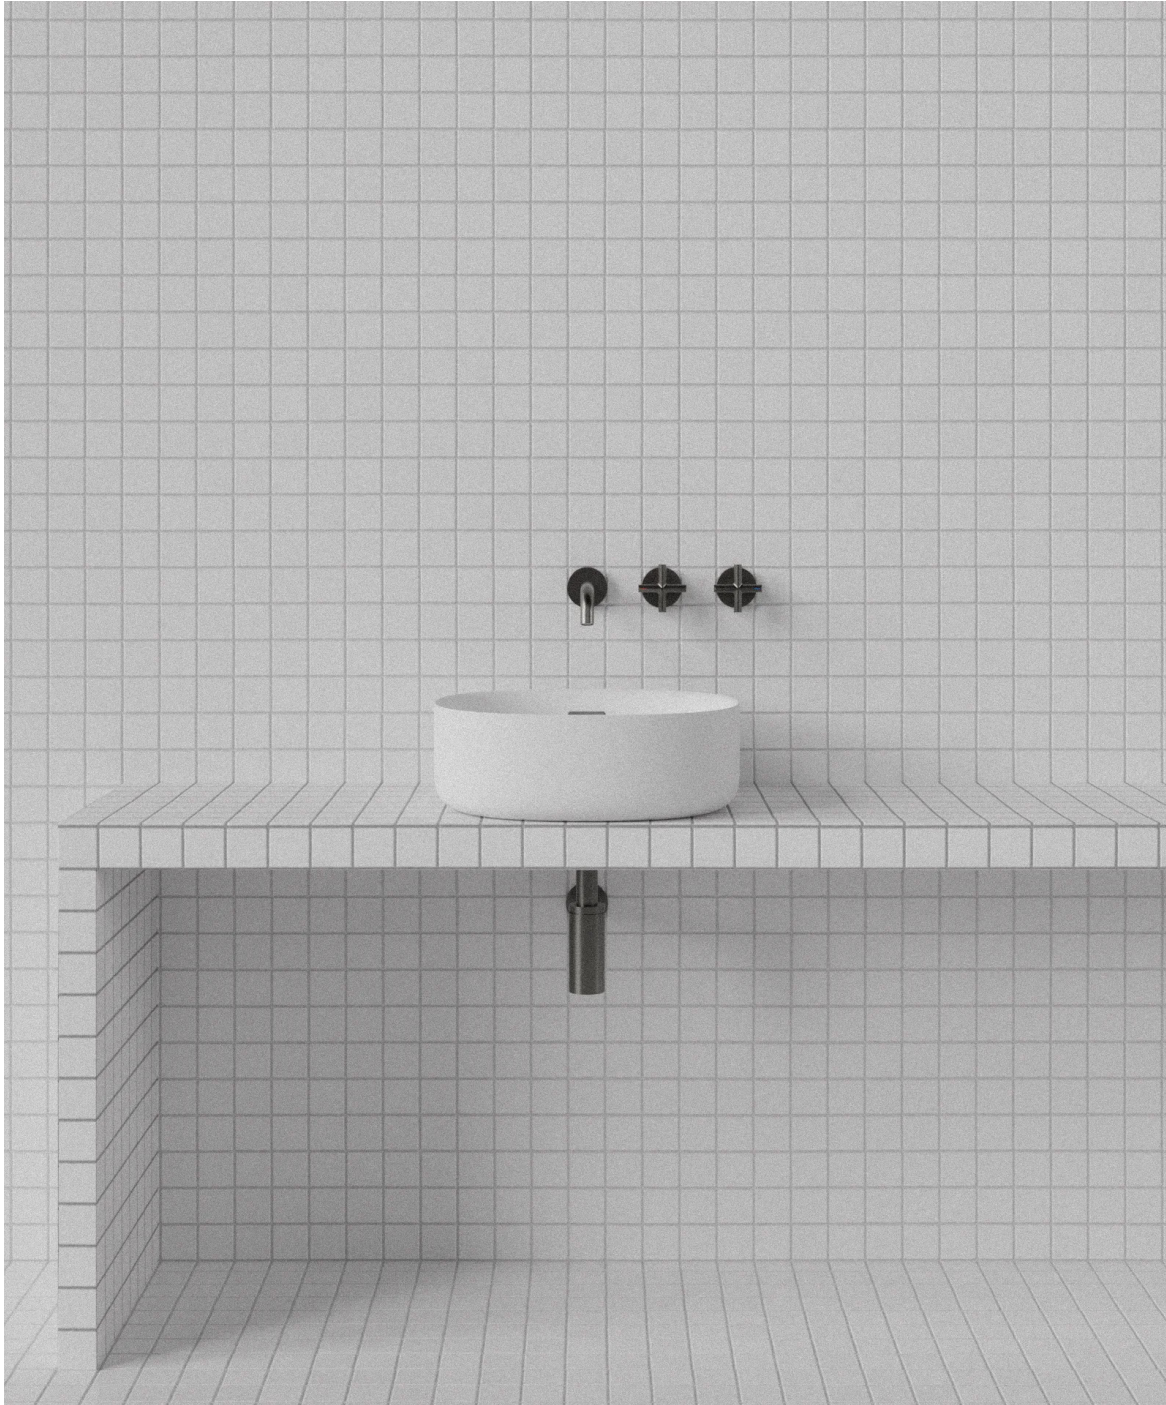

MAINS

Sulis Basin by Ross Gardam

M.W.C.

Sulis Basin

SUL002

WxDxH:
420 x 420 x 150 *
Material:
Matt Solid Surface
Colour:
Matt White
Product:
Basin
Design:
Ross Gardam

Solid Surface care:
Clean with a soapy sponge, followed by a rinse. For stubborn stains such as lime scale or soap build up use a mild abrasive cleaner like Gumption® paste, Jif® cream or Ajax® cream or powder – use with a soft damp cloth in wide circular motions.

Mains Water Co. has detailed, to the best of its ability, the most

approximate measurement possible for each product given the method of manufacturing used.

Due to varying manufacturing methods, the dimensions illustrated here are nominal and subject to change without notice.

* All sizes nominal. Basins +/- 5mm. Baths +/- 10mm.