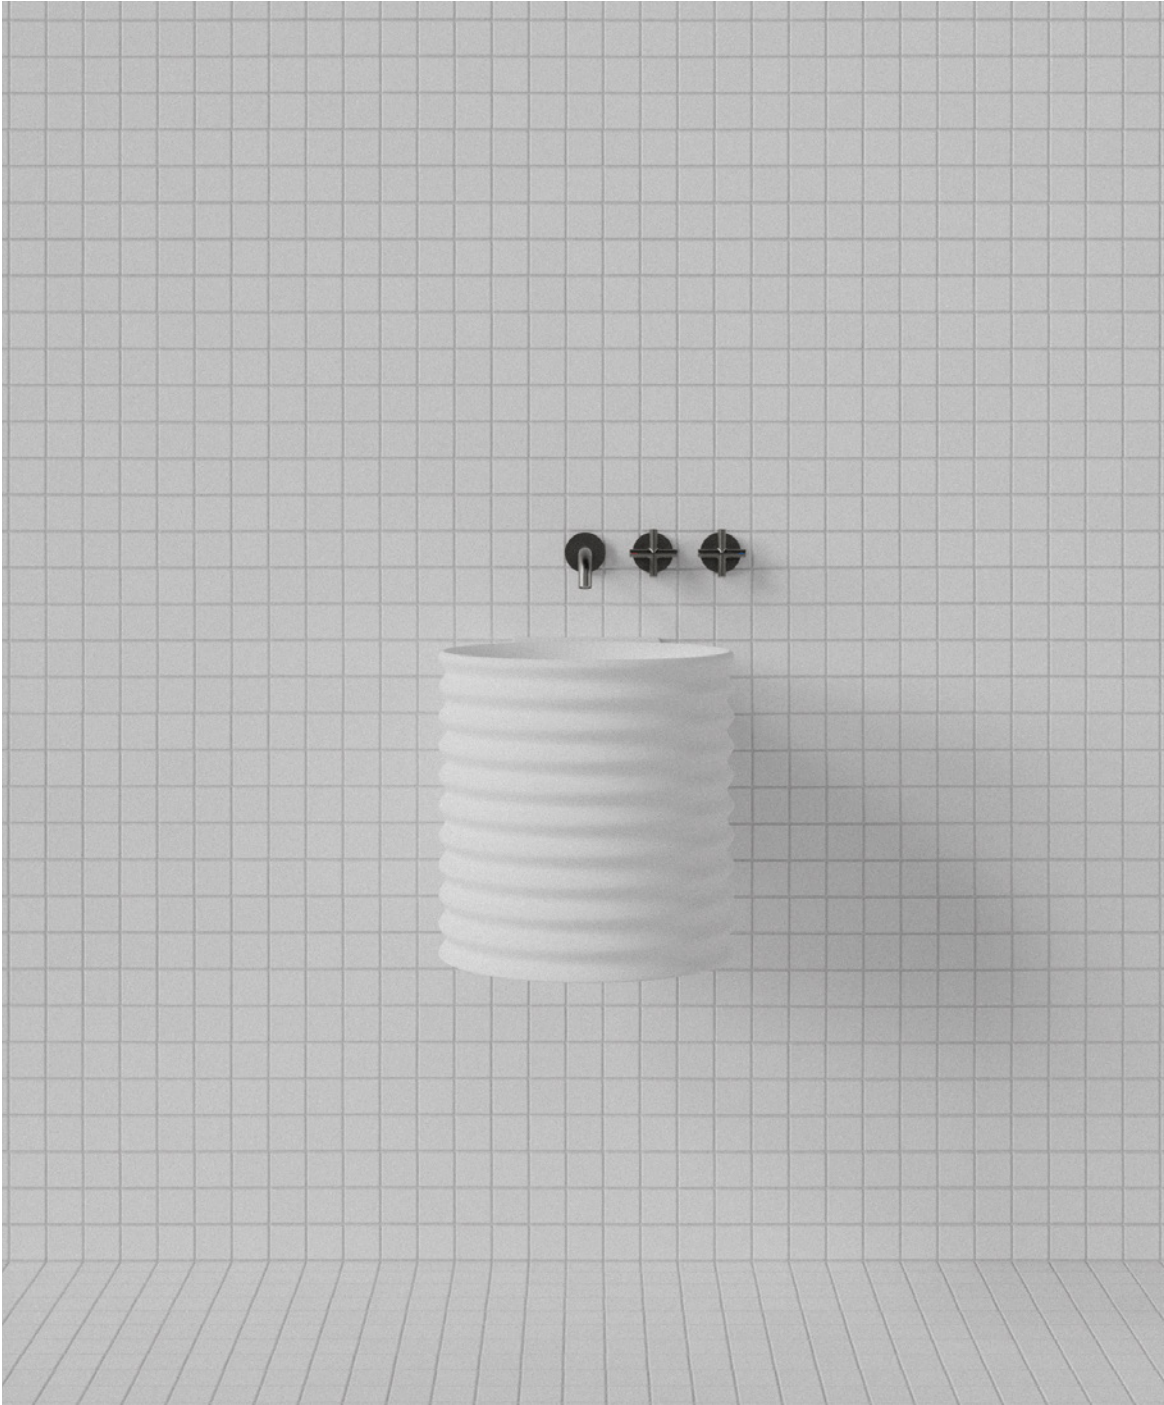

# MAINS

**Uneri Wall Basin by Nick Rennie**

**M.W.C.**

# Uneri Wall Basin

UNE001

WxDxH:  
400 x 500 x 410 \*  
Material:  
Matt Solid Surface  
Colour:  
Matt White  
Product:  
Wall Basin  
Design:  
Nick Rennie

**Solid Surface care:**  
Clean with a soapy sponge, followed by a rinse. For stubborn stains such as lime scale or soap build up use a mild abrasive cleaner like Gumption® paste, Jif® cream or Ajax® cream or powder – use with a soft damp cloth in wide circular motions.

Mains Water Co. has detailed, to the best of its ability, the most

approximate measurement possible for each product given the method of manufacturing used.

Due to varying manufacturing methods, the dimensions illustrated here are nominal and subject to change without notice.

\* All sizes nominal. Basins +/- 5mm. Baths +/- 10mm.