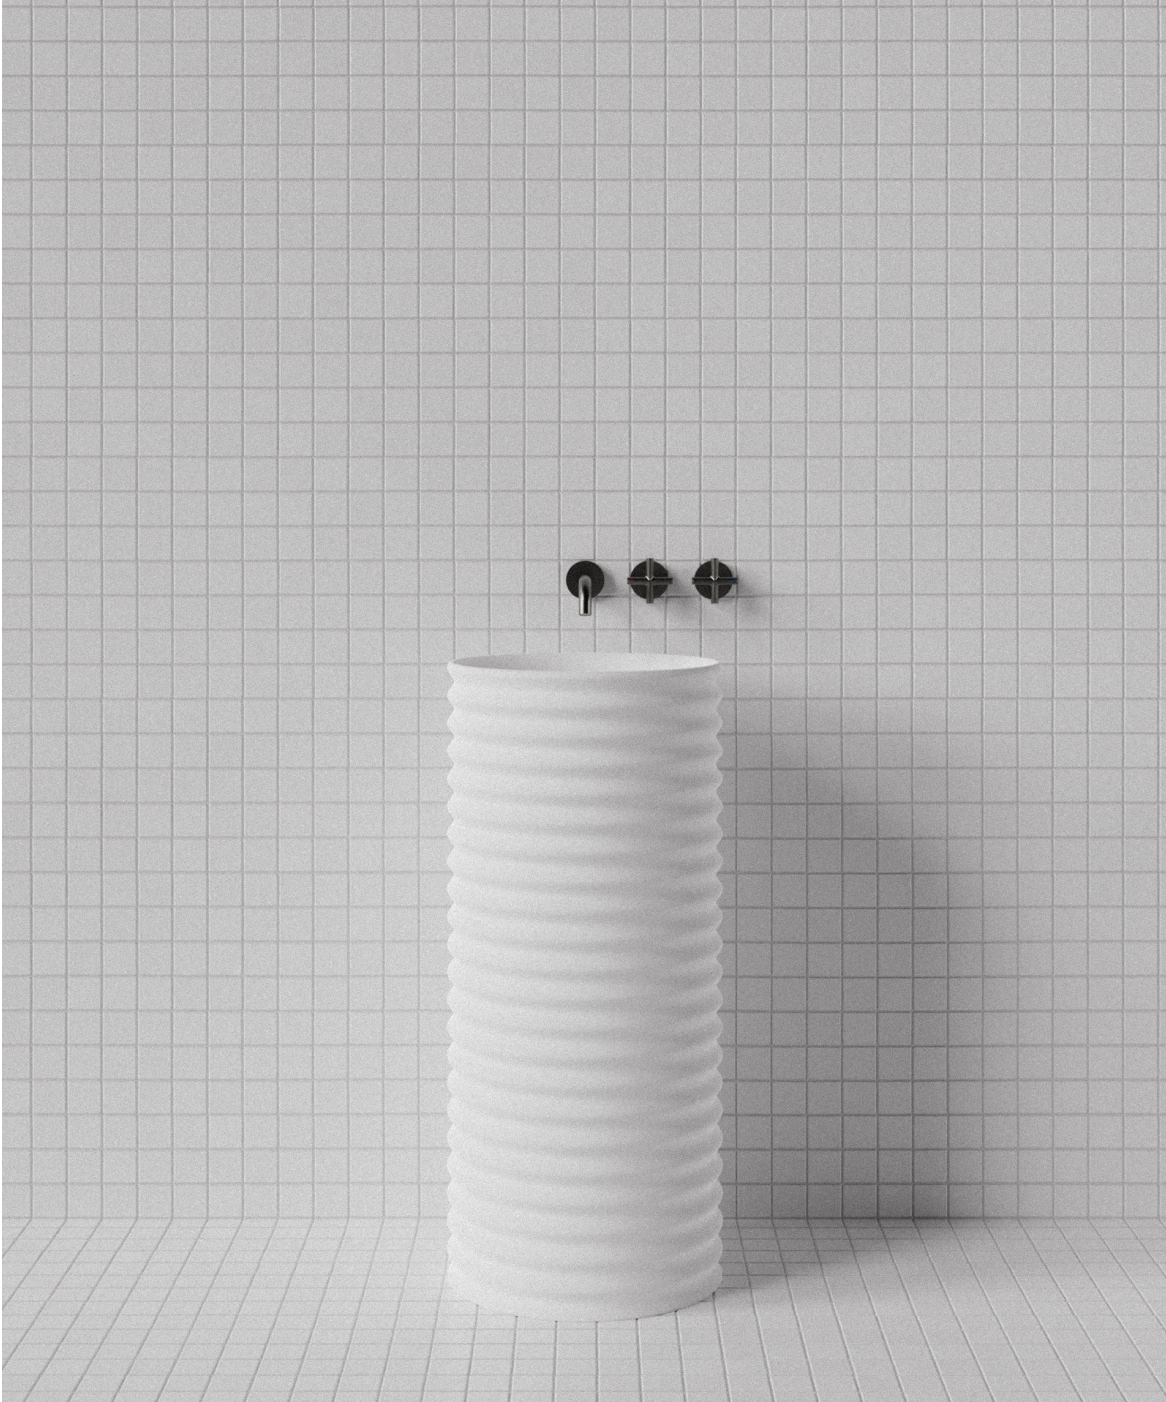

MAINS

Uneri Pedestal Basin by Nick Rennie

M.W.C.

Uneri Pedestal Basin

UNE003

WxDxH:
Ø400 x 890 *
Material:
Matt Solid Surface
Colour:
Matt White
Product:
Pedestal Basin
Design:
Nick Rennie

Solid Surface care:
Clean with a soapy sponge, followed by a rinse. For stubborn stains such as lime scale or soap build up use a mild abrasive cleaner like Gumption® paste, Jif® cream or Ajax® cream or powder – use with a soft damp cloth in wide circular motions.

Mains Water Co. has detailed, to the best of its ability, the most

approximate measurement possible for each product given the method of manufacturing used.

Due to varying manufacturing methods, the dimensions illustrated here are nominal and subject to change without notice.

* All sizes nominal. Basins +/- 5mm. Baths +/- 10mm.