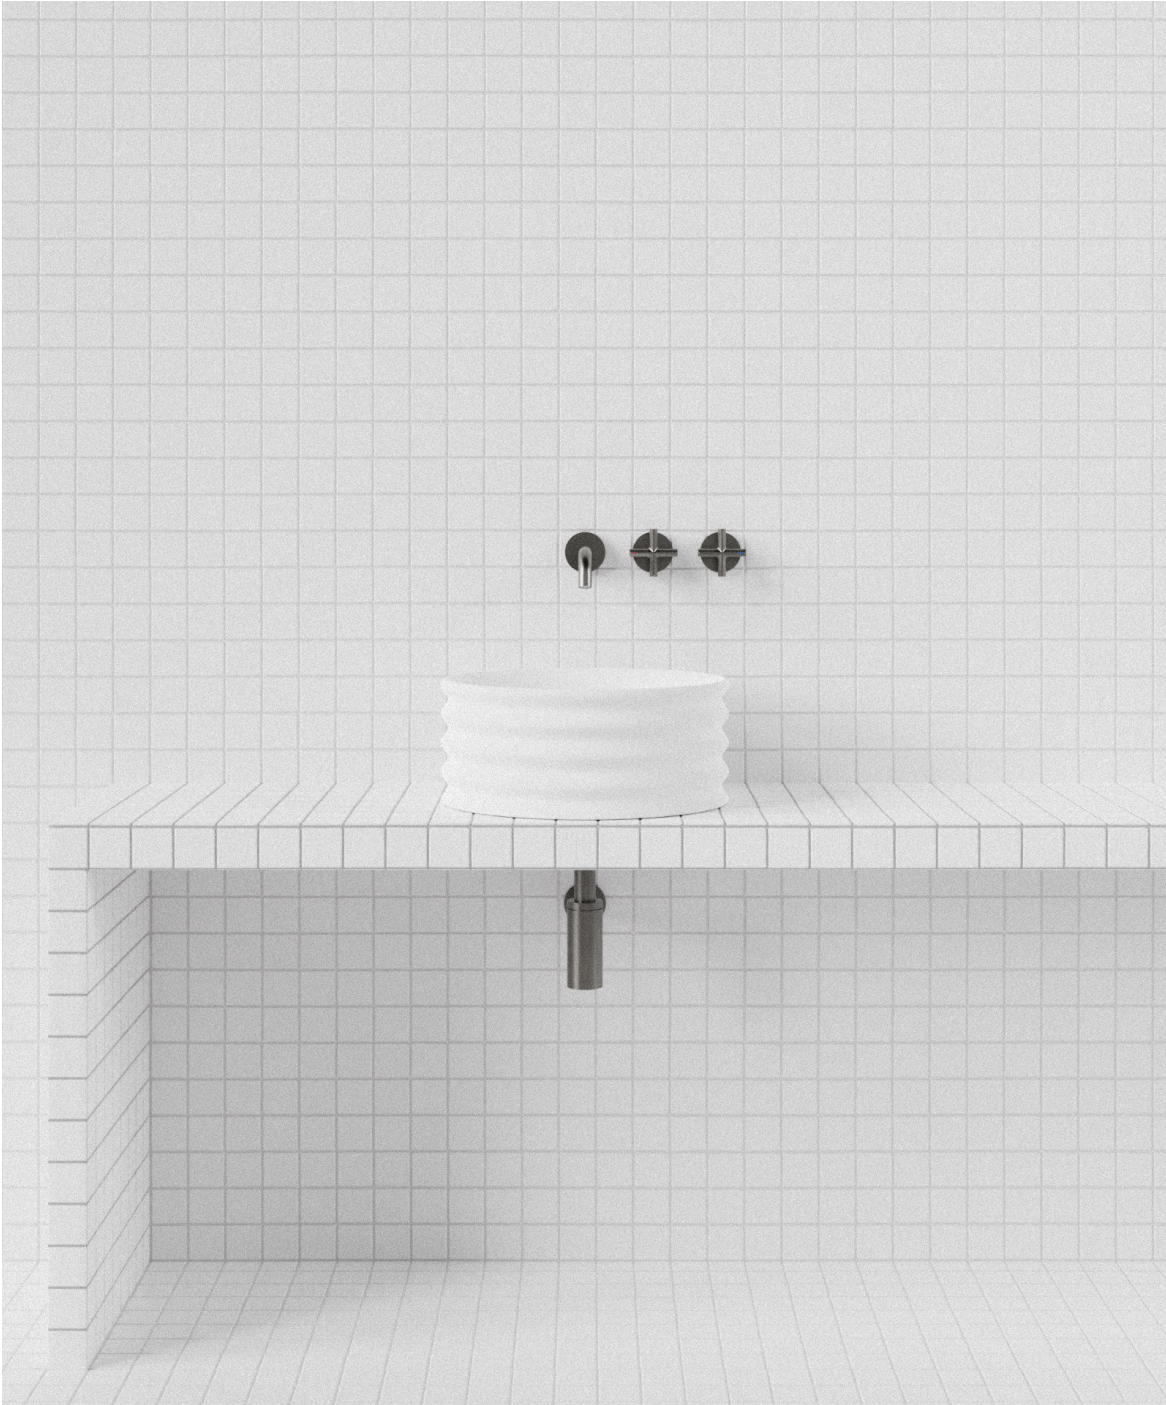

MAINS

Uneri Basin by Nick Rennie

M.W.C.

Uneri Basin

UNE002

WxDxH:
Ø400 x 170 *
Material:
Matt Solid Surface
Colour:
Matt White
Product:
Basin
Design:
Nick Rennie

Solid Surface care:
Clean with a soapy sponge, followed by a rinse. For stubborn stains such as lime scale or soap build up use a mild abrasive cleaner like Gumption® paste, Jif® cream or Ajax® cream or powder – use with a soft damp cloth in wide circular motions.

Mains Water Co. has detailed, to the best of its ability, the most

approximate measurement possible for each product given the method of manufacturing used.

Due to varying manufacturing methods, the dimensions illustrated here are nominal and subject to change without notice.

* All sizes nominal. Basins +/- 5mm. Baths +/- 10mm.