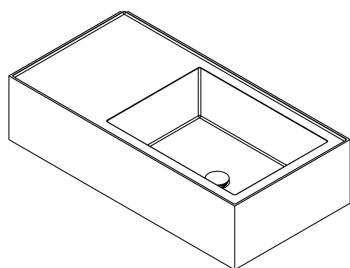

MAINS

Saturn 900 Wall Basin by Thomas Coward

M.W.C.

Saturn 900 Wall Basin

SAT003

WxDxH:
900 x 460 x 220 *
Material:
Matt Solid Surface
Colour:
Matt White
Product:
Wall Basin
Design:
Thomas Coward

Solid Surface care:
Clean with a soapy sponge, followed by a rinse. For stubborn stains such as lime scale or soap build up use a mild abrasive cleaner like Gumption® paste, Jif® cream or Ajax® cream or powder – use with a soft damp cloth in wide circular motions.

Mains Water Co. has detailed, to the best of its ability, the most

approximate measurement possible for each product given the method of manufacturing used.

Due to varying manufacturing methods, the dimensions illustrated here are nominal and subject to change without notice.

* All sizes nominal. Basins +/- 5mm. Baths +/- 10mm.