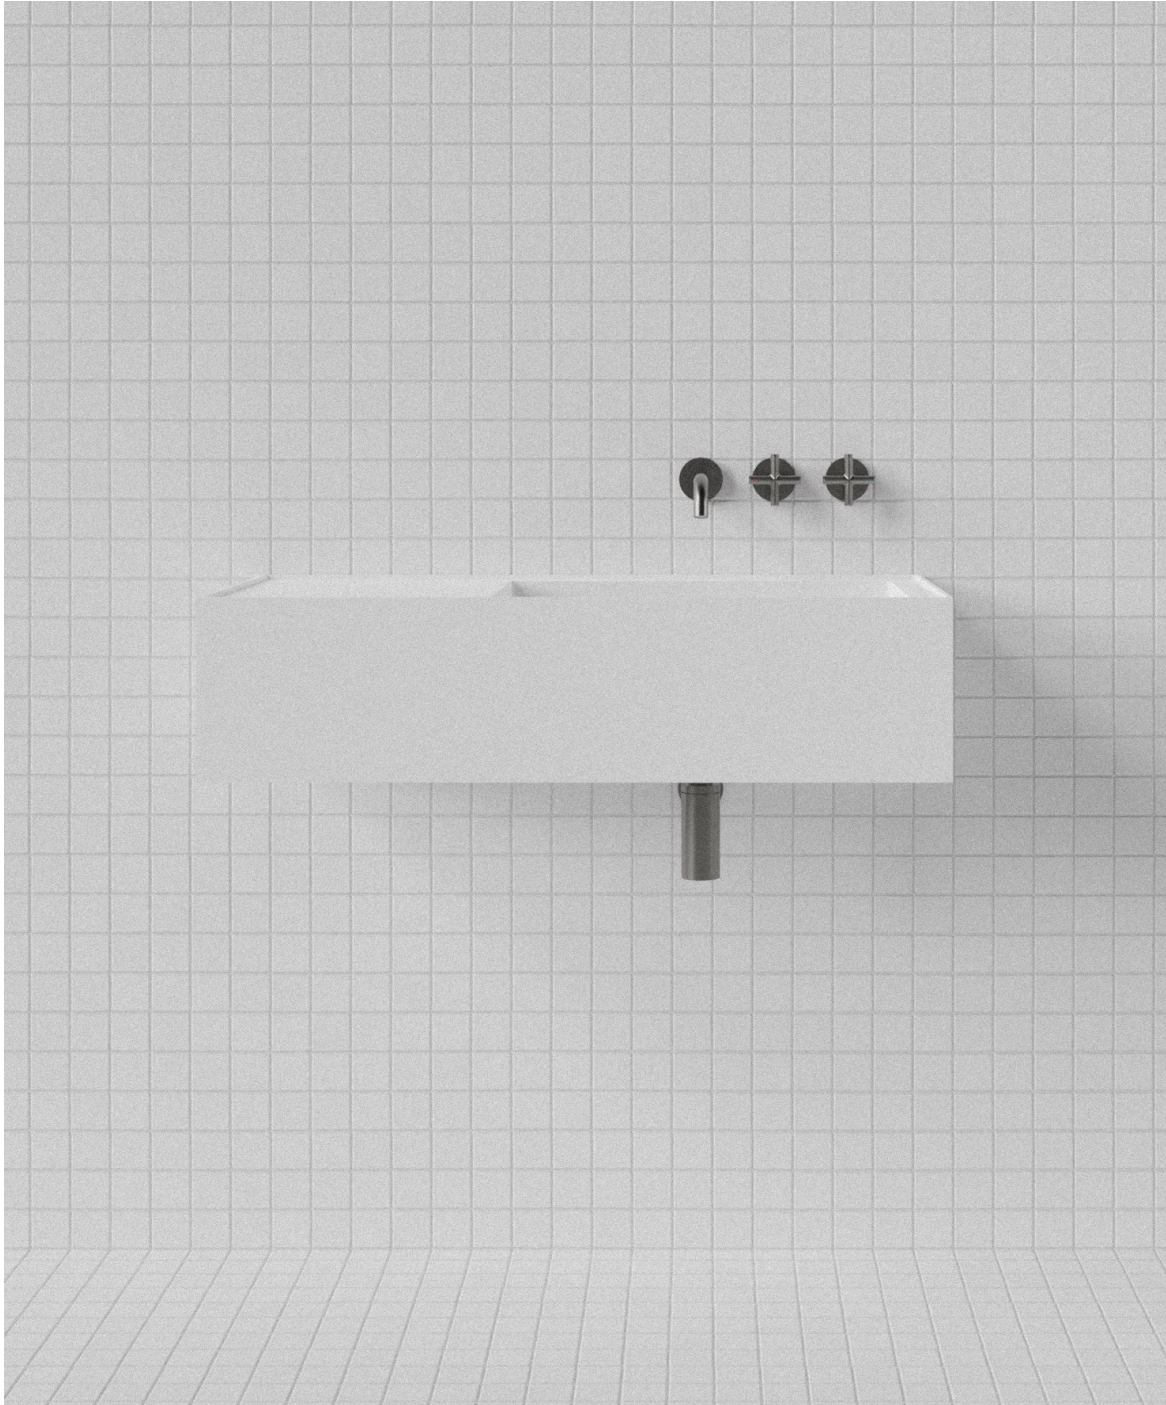

MAINS

Saturn 900 Wall Basin by Thomas Coward

M.W.C.

Saturn 900 Wall Basin

SAT003

WxDxH:
900 x 460 x 220 *
Material:
Matt Solid Surface
Colour:
Matt White
Product:
Wall Basin
Design:
Thomas Coward

Solid Surface care:
Clean with a soapy sponge, followed by a rinse. For stubborn stains such as lime scale or soap build up use a mild abrasive cleaner like Gumption® paste, Jif® cream or Ajax® cream or powder – use with a soft damp cloth in wide circular motions.

Mains Water Co. has detailed, to the best of its ability, the most

approximate measurement possible for each product given the method of manufacturing used.

Due to varying manufacturing methods, the dimensions illustrated here are nominal and subject to change without notice.

* All sizes nominal. Basins +/- 5mm. Baths +/- 10mm.