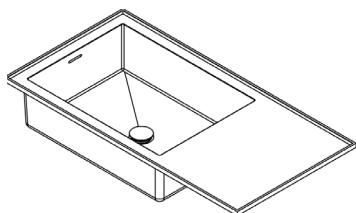

MAINS

Saturn 900 Inset Basin by Thomas Coward

M.W.C.

Saturn 900 Inset Basin

SAT005

WxDxH:
900 x 458 x 204 *
Material:
Matt Solid Surface
Colour:
Matt White
Product:
Inset Basin
Design:
Thomas Coward

Solid Surface care:
Clean with a soapy sponge, followed by a rinse. For stubborn stains such as lime scale or soap build up use a mild abrasive cleaner like Gumption® paste, Jif® cream or Ajax® cream or powder – use with a soft damp cloth in wide circular motions.

Mains Water Co. has detailed, to the best of its ability, the most

approximate measurement possible for each product given the method of manufacturing used.

Due to varying manufacturing methods, the dimensions illustrated here are nominal and subject to change without notice.

* All sizes nominal. Basins +/- 5mm. Baths +/- 10mm.