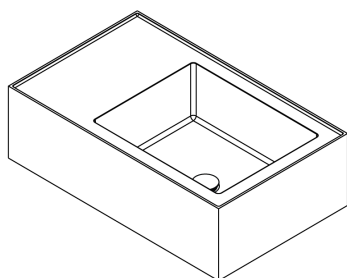

MAINS

Saturn 750 Wall Basin

SAT002

WxDxH:
750 x 460 x 220 *
Material:
Matt Solid Surface
Colour:
Matt White
Product:
Wall Basin
Design:
Thomas Coward

Solid Surface care:
Clean with a soapy sponge, followed by a rinse. For stubborn stains such as lime scale or soap build up use a mild abrasive cleaner like Gumption® paste, Jif® cream or Ajax® cream or powder – use with a soft damp cloth in wide circular motions.

Mains Water Co. has detailed, to the best of its ability, the most

approximate measurement possible for each product given the method of manufacturing used.

Due to varying manufacturing methods, the dimensions illustrated here are nominal and subject to change without notice.

* All sizes nominal. Basins +/- 5mm. Baths +/- 10mm.