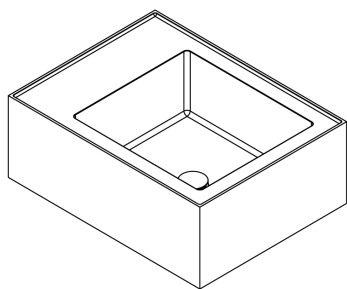

MAINS

Saturn 600 Wall Basin

SAT001

WxDxH:
600 x 460 x 220 *
Material:
Matt Solid Surface
Colour:
Matt White
Product:
Wall Basin
Design:
Thomas Coward

Solid Surface care:
Clean with a soapy sponge, followed by a rinse. For stubborn stains such as lime scale or soap build up use a mild abrasive cleaner like Gumption® paste, Jif® cream or Ajax® cream or powder – use with a soft damp cloth in wide circular motions.

Mains Water Co. has detailed, to the best of its ability, the most

approximate measurement possible for each product given the method of manufacturing used.

Due to varying manufacturing methods, the dimensions illustrated here are nominal and subject to change without notice.

* All sizes nominal. Basins +/- 5mm. Baths +/- 10mm.