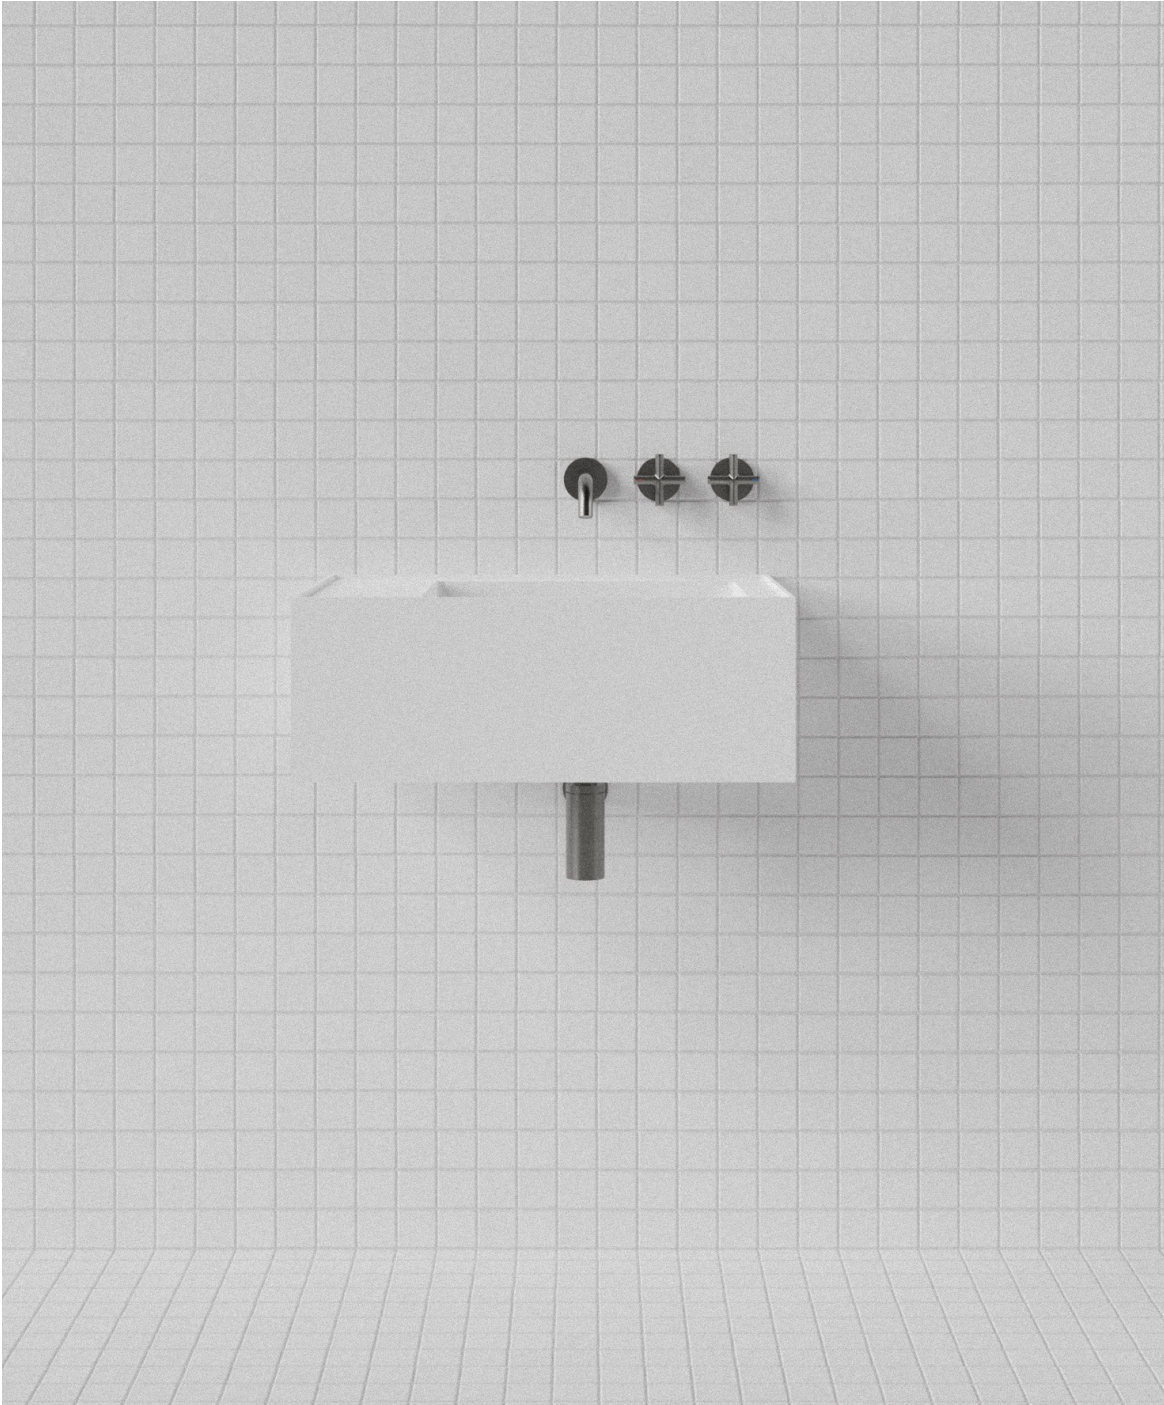

MAINS

Saturn 600 Wall Basin

SAT001

WxDxH:
600 x 460 x 220 *
Material:
Matt Solid Surface
Colour:
Matt White
Product:
Wall Basin
Design:
Thomas Coward

Solid Surface care:
Clean with a soapy sponge, followed by a rinse. For stubborn stains such as lime scale or soap build up use a mild abrasive cleaner like Gumption® paste, Jif® cream or Ajax® cream or powder – use with a soft damp cloth in wide circular motions.

Mains Water Co. has detailed, to the best of its ability, the most

approximate measurement possible for each product given the method of manufacturing used.

Due to varying manufacturing methods, the dimensions illustrated here are nominal and subject to change without notice.

* All sizes nominal. Basins +/- 5mm. Baths +/- 10mm.