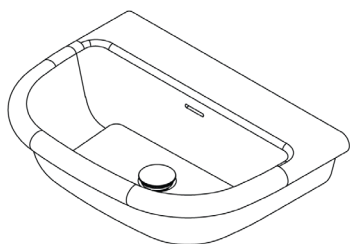

MAINS

Rippu Wall Basin by Nick Rennie

M.W.C.

Rippu Wall Basin

RIP003

WxDxH:
550 x 395 x 150 *
Material:
Matt Solid Surface
Colour:
Matt White
Product:
Wall Basin
Design:
Nick Rennie

Solid Surface care:
Clean with a soapy sponge, followed by a rinse. For stubborn stains such as lime scale or soap build up use a mild abrasive cleaner like Gumption® paste, Jif® cream or Ajax® cream or powder – use with a soft damp cloth in wide circular motions.

Mains Water Co. has detailed, to the best of its ability, the most

approximate measurement possible for each product given the method of manufacturing used.

Due to varying manufacturing methods, the dimensions illustrated here are nominal and subject to change without notice.

* All sizes nominal. Basins +/- 5mm. Baths +/- 10mm.