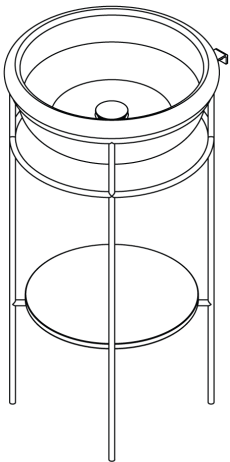

MAINS

Rippu Pedestal Basin by Nick Rennie

M.W.C.

Rippu Pedestal Basin

RIP001

WxDxH:
440 x 460 x 848 *
Material:
Matt Solid Surface
Colour:
Matt White
Product:
Pedestal Basin
Design:
Nick Rennie

Solid Surface care:
Clean with a soapy sponge, followed by a rinse. For stubborn stains such as lime scale or soap build up use a mild abrasive cleaner like Gumption® paste, Jif® cream or Ajax® cream or powder – use with a soft damp cloth in wide circular motions.

Mains Water Co. has detailed, to the best of its ability, the most

approximate measurement possible for each product given the method of manufacturing used.

Due to varying manufacturing methods, the dimensions illustrated here are nominal and subject to change without notice.

* All sizes nominal. Basins +/- 5mm. Baths +/- 10mm.