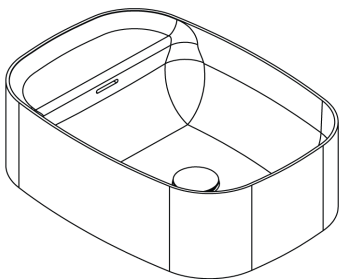

MAINS

Orlo Rectangular Basin by Nick Rennie

M.W.C.

**Orlo
Rectangular
Basin**
ORL001

WxDxH:
493 x 350 x 160 *
Material:
Matt Solid Surface
Colour:
Matt White
Product:
Basin
Design:
Nick Rennie

Solid Surface care:
Clean with a soapy sponge, followed by a rinse. For stubborn stains such as lime scale or soap build up use a mild abrasive cleaner like Gumption® paste, Jif® cream or Ajax® cream or powder – use with a soft damp cloth in wide circular motions.

Mains Water Co. has detailed, to the best of its ability, the most

approximate measurement possible for each product given the method of manufacturing used.

Due to varying manufacturing methods, the dimensions illustrated here are nominal and subject to change without notice.

* All sizes nominal. Basins +/- 5mm. Baths +/- 10mm.