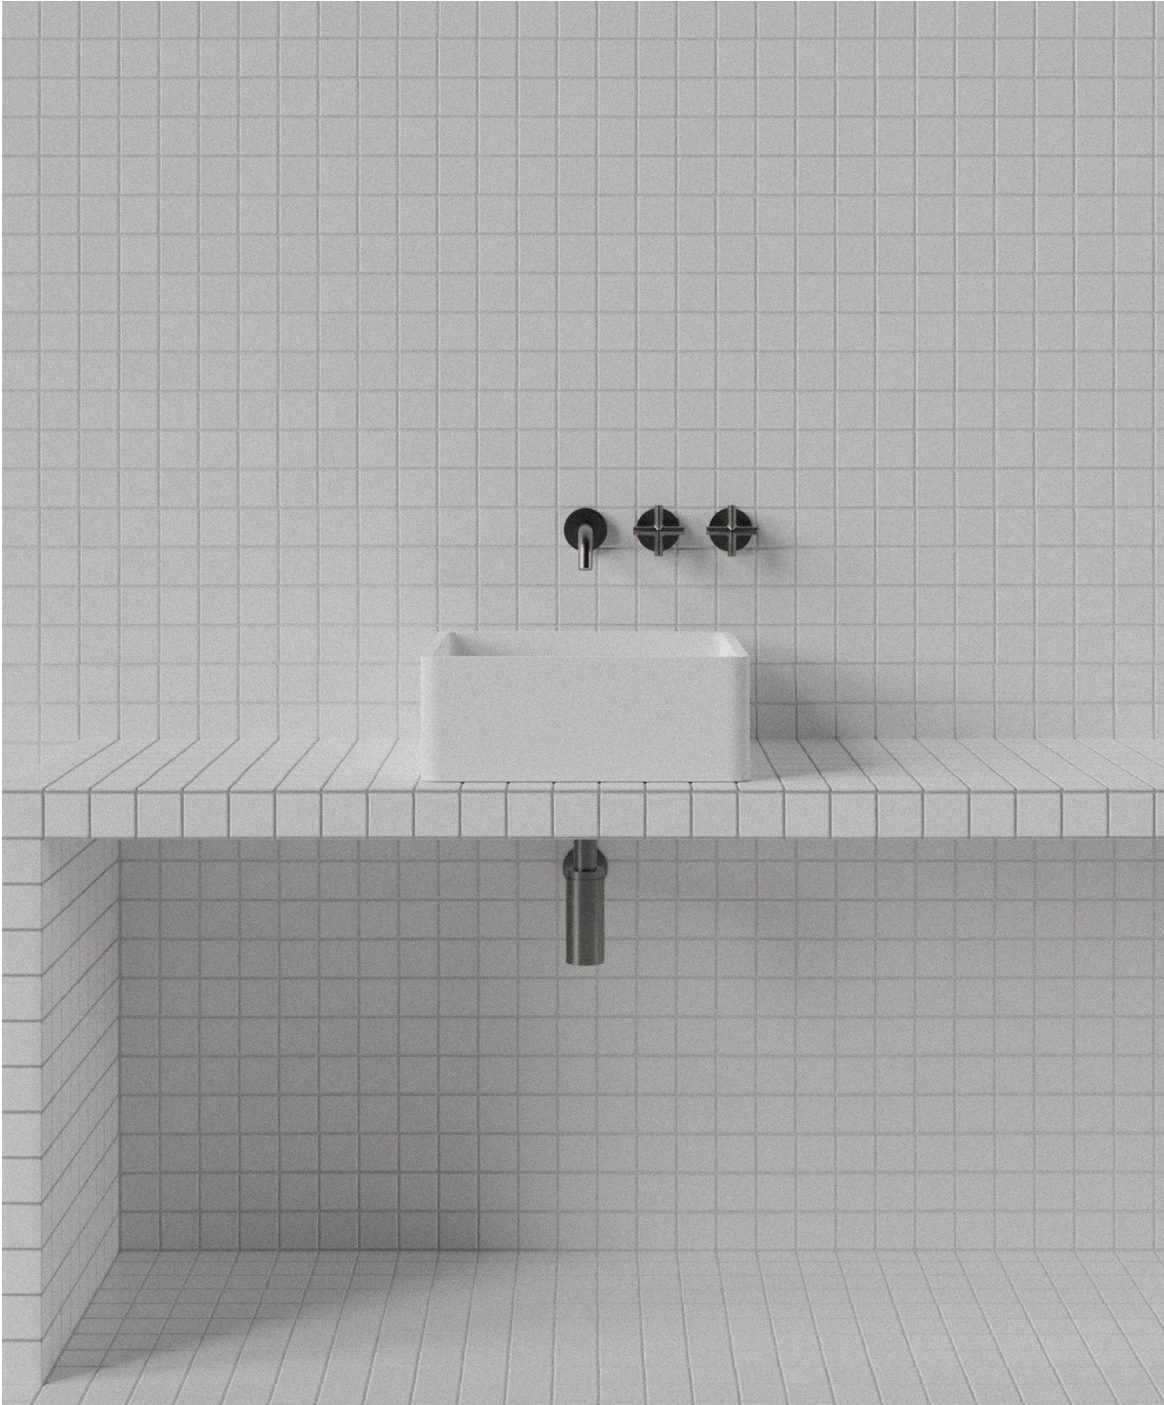

MAINS

Kubo Basin

KUB001

WxDxH:
400 x 400 x 150 *
Material:
Matt Solid Surface
Colour:
Matt White
Product:
Wall Basin
Design:
M.W.C.

Solid Surface care:
Clean with a soapy sponge, followed by a rinse. For stubborn stains such as lime scale or soap build up use a mild abrasive cleaner like Gumption® paste, Jif® cream or Ajax® cream or powder – use with a soft damp cloth in wide circular motions.

Mains Water Co. has detailed, to the best of its ability, the most

approximate measurement possible for each product given the method of manufacturing used.

Due to varying manufacturing methods, the dimensions illustrated here are nominal and subject to change without notice.

* All sizes nominal. Basins +/- 5mm. Baths +/- 10mm.