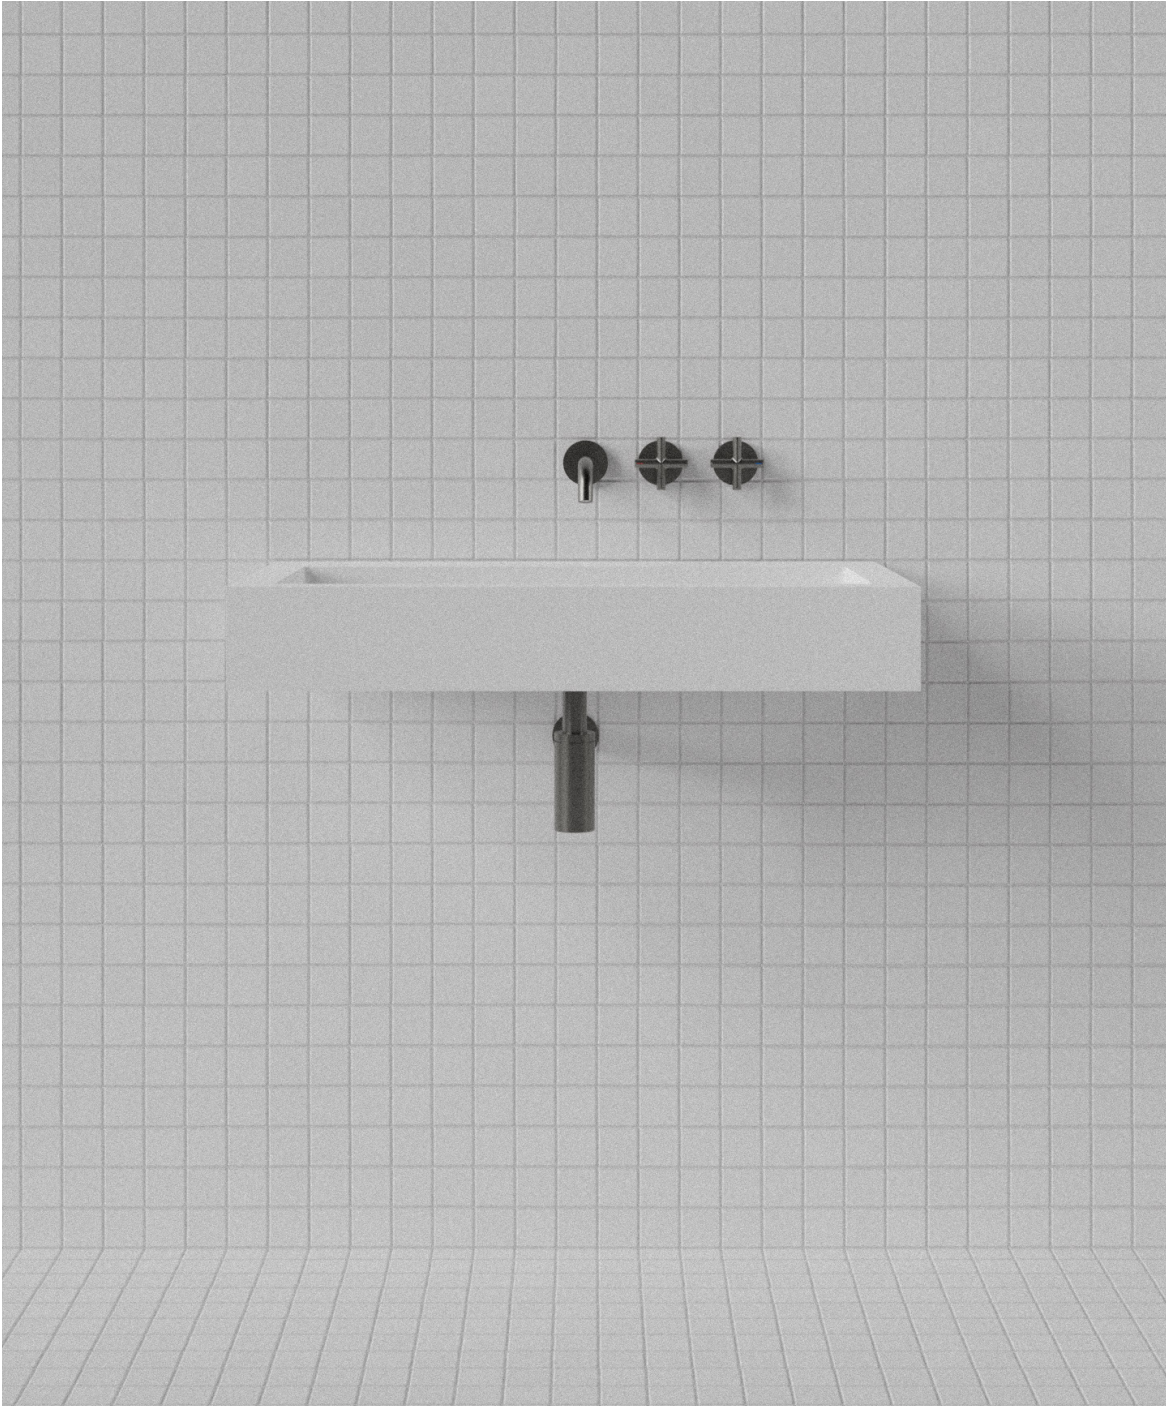

MAINS

Kubo 800 Wall Basin by M.W.C.

M.W.C.

Kubo 800 Wall Basin

KUB004

WxDxH:
800 x 480 x 120 *
Material:
Matt Solid Surface
Colour:
Matt White
Product:
Wall Basin
Design:
M.W.C.

Solid Surface care:
Clean with a soapy sponge, followed by a rinse. For stubborn stains such as lime scale or soap build up use a mild abrasive cleaner like Gumption® paste, Jif® cream or Ajax® cream or powder – use with a soft damp cloth in wide circular motions.

Mains Water Co. has detailed, to the best of its ability, the most

approximate measurement possible for each product given the method of manufacturing used.

Due to varying manufacturing methods, the dimensions illustrated here are nominal and subject to change without notice.

* All sizes nominal. Basins +/- 5mm. Baths +/- 10mm.