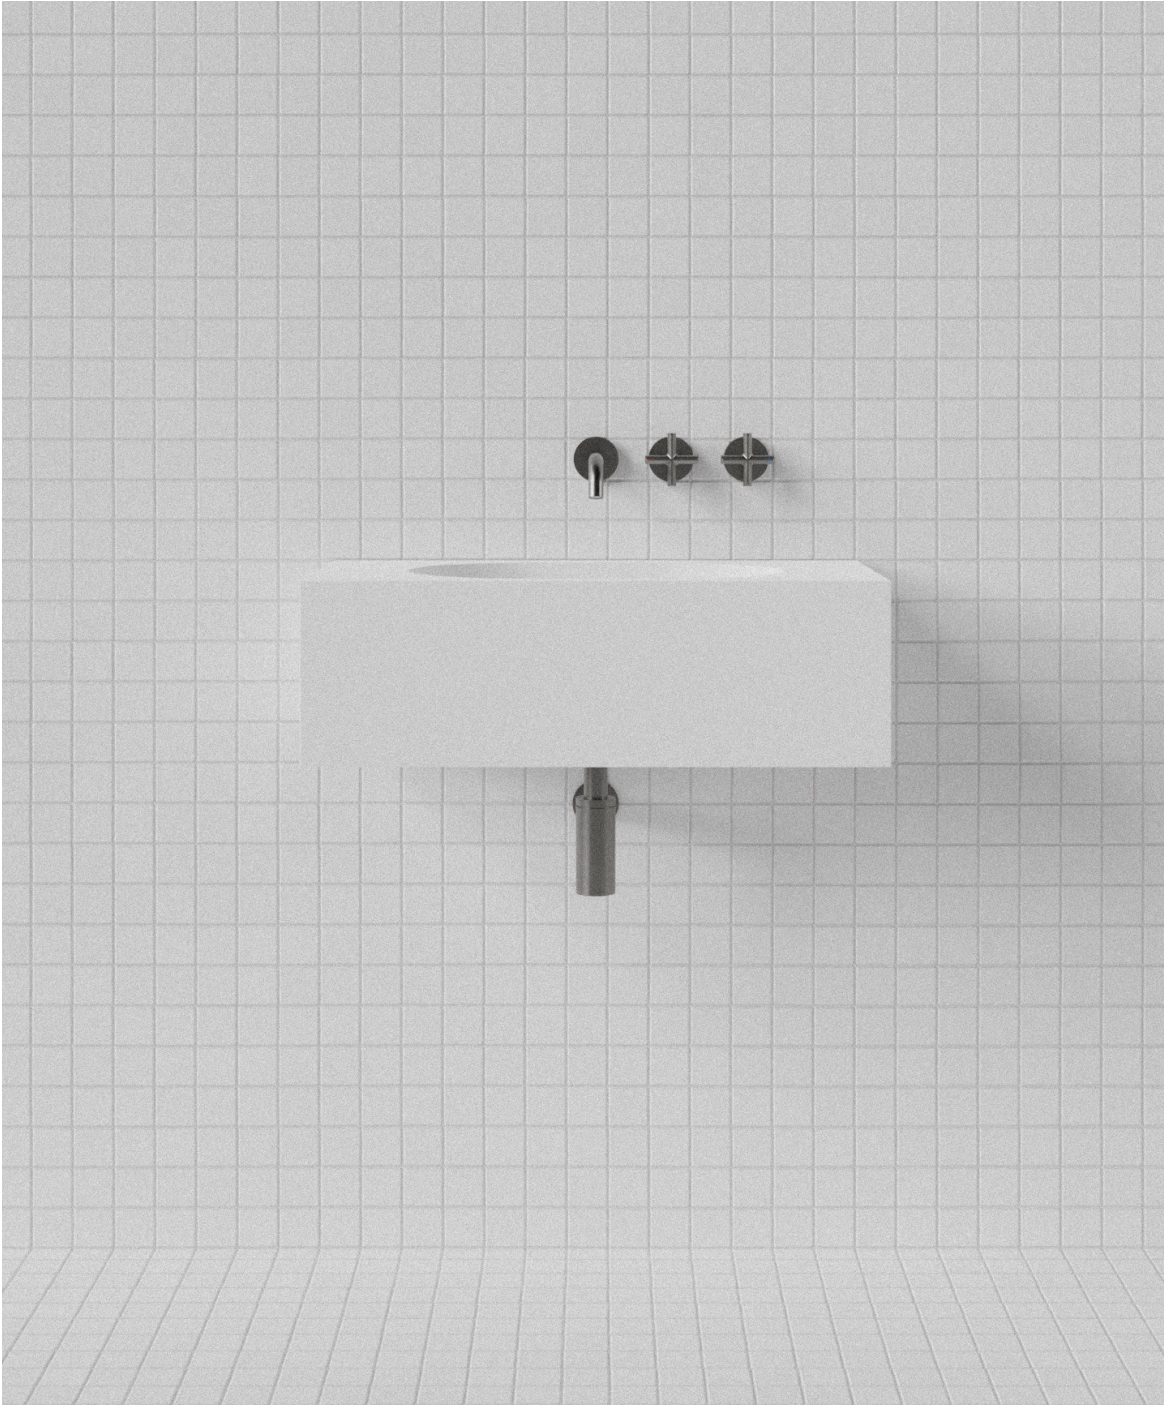

MAINS

Harper 700 Offset Wall Basin by Thomas Coward

M.W.C.

Harper 700 Offset Wall Basin

HAR002

WxDxH:
700 x 400 x 220 *
Material:
Matt Solid Surface
Colour:
Matt White
Product:
Wall Basin
Design:
Thomas Coward

Left

Right

Solid Surface care:
Clean with a soapy sponge, followed by a rinse. For stubborn stains such as lime scale or soap build up use a mild abrasive cleaner like Gumption® paste, Jif® cream or Ajax® cream or powder – use with a soft damp cloth in wide circular motions.

Mains Water Co. has detailed, to the best of its ability, the most

approximate measurement possible for each product given the method of manufacturing used.

Due to varying manufacturing methods, the dimensions illustrated here are nominal and subject to change without notice.

* All sizes nominal. Basins +/- 5mm. Baths +/- 10mm.