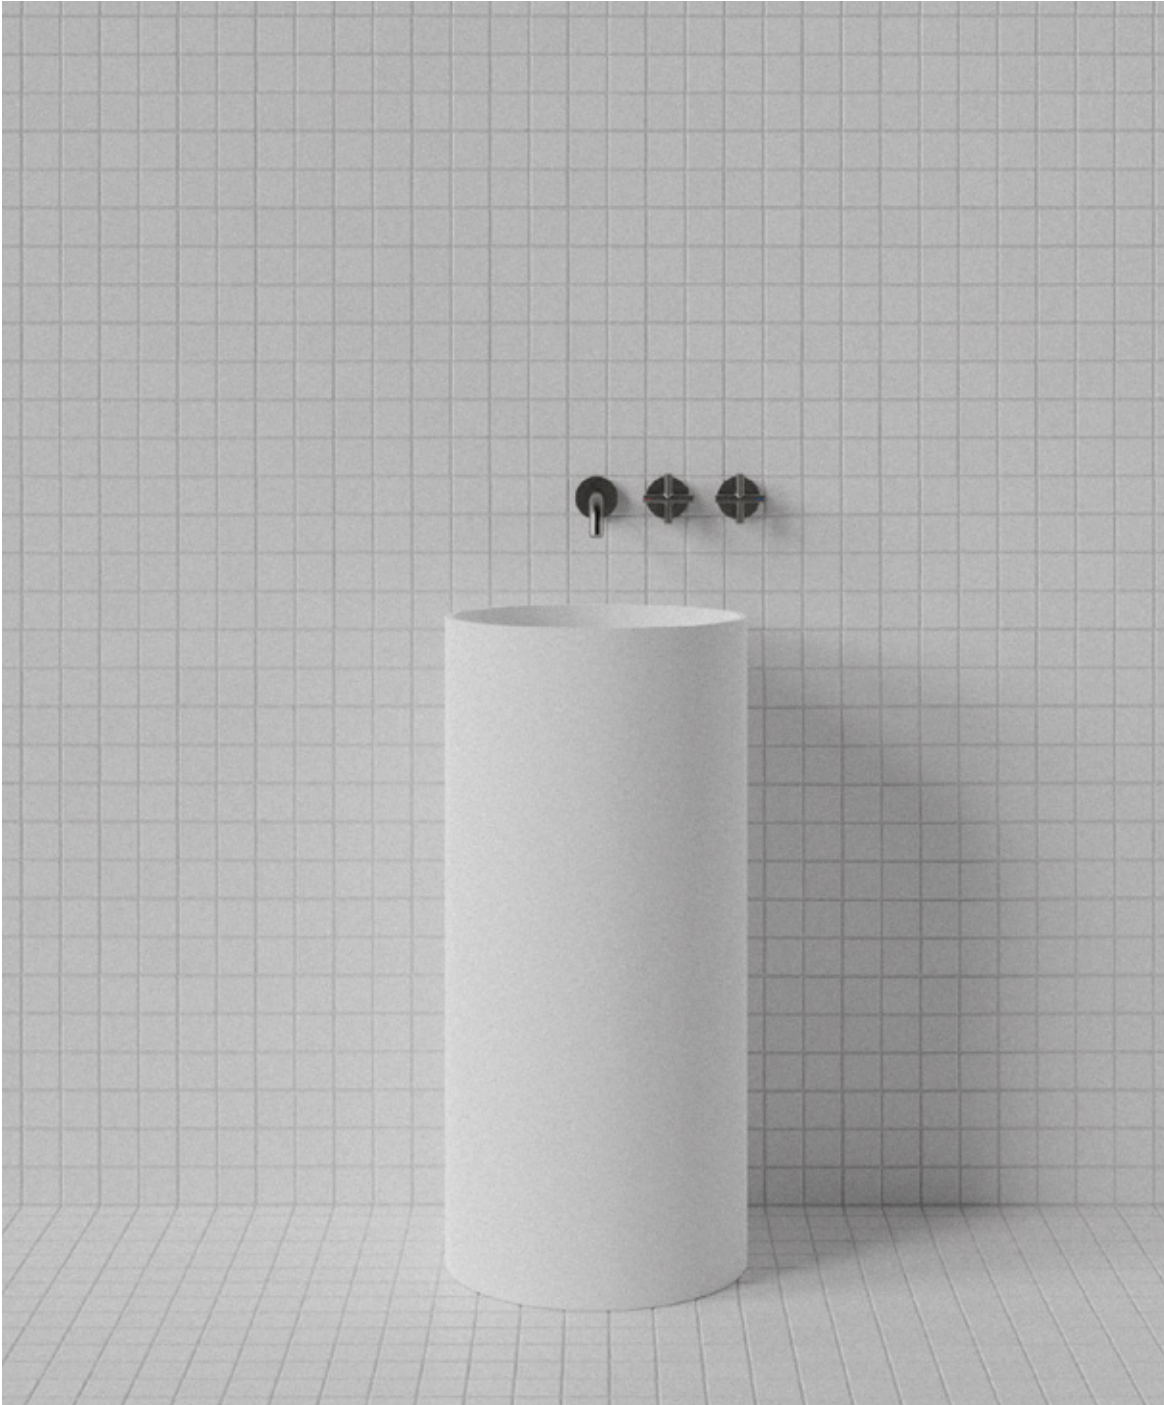

# MAINS

**Halo Pedestal Basin by Thomas Coward**

**M.W.C.**

# Halo Pedestal Basin

HAL001

WxDxH:  
Ø400 x 900 \*  
Material:  
Matt Solid Surface  
Colour:  
Matt White  
Product:  
Pedestal Basin  
Design:  
Thomas Coward

**Solid Surface care:**  
Clean with a soapy sponge, followed by a rinse. For stubborn stains such as lime scale or soap build up use a mild abrasive cleaner like Gumption® paste, Jif® cream or Ajax® cream or powder – use with a soft damp cloth in wide circular motions.

Mains Water Co. has detailed, to the best of its ability, the most

approximate measurement possible for each product given the method of manufacturing used.

Due to varying manufacturing methods, the dimensions illustrated here are nominal and subject to change without notice.

\* All sizes nominal. Basins +/- 5mm. Baths +/- 10mm.