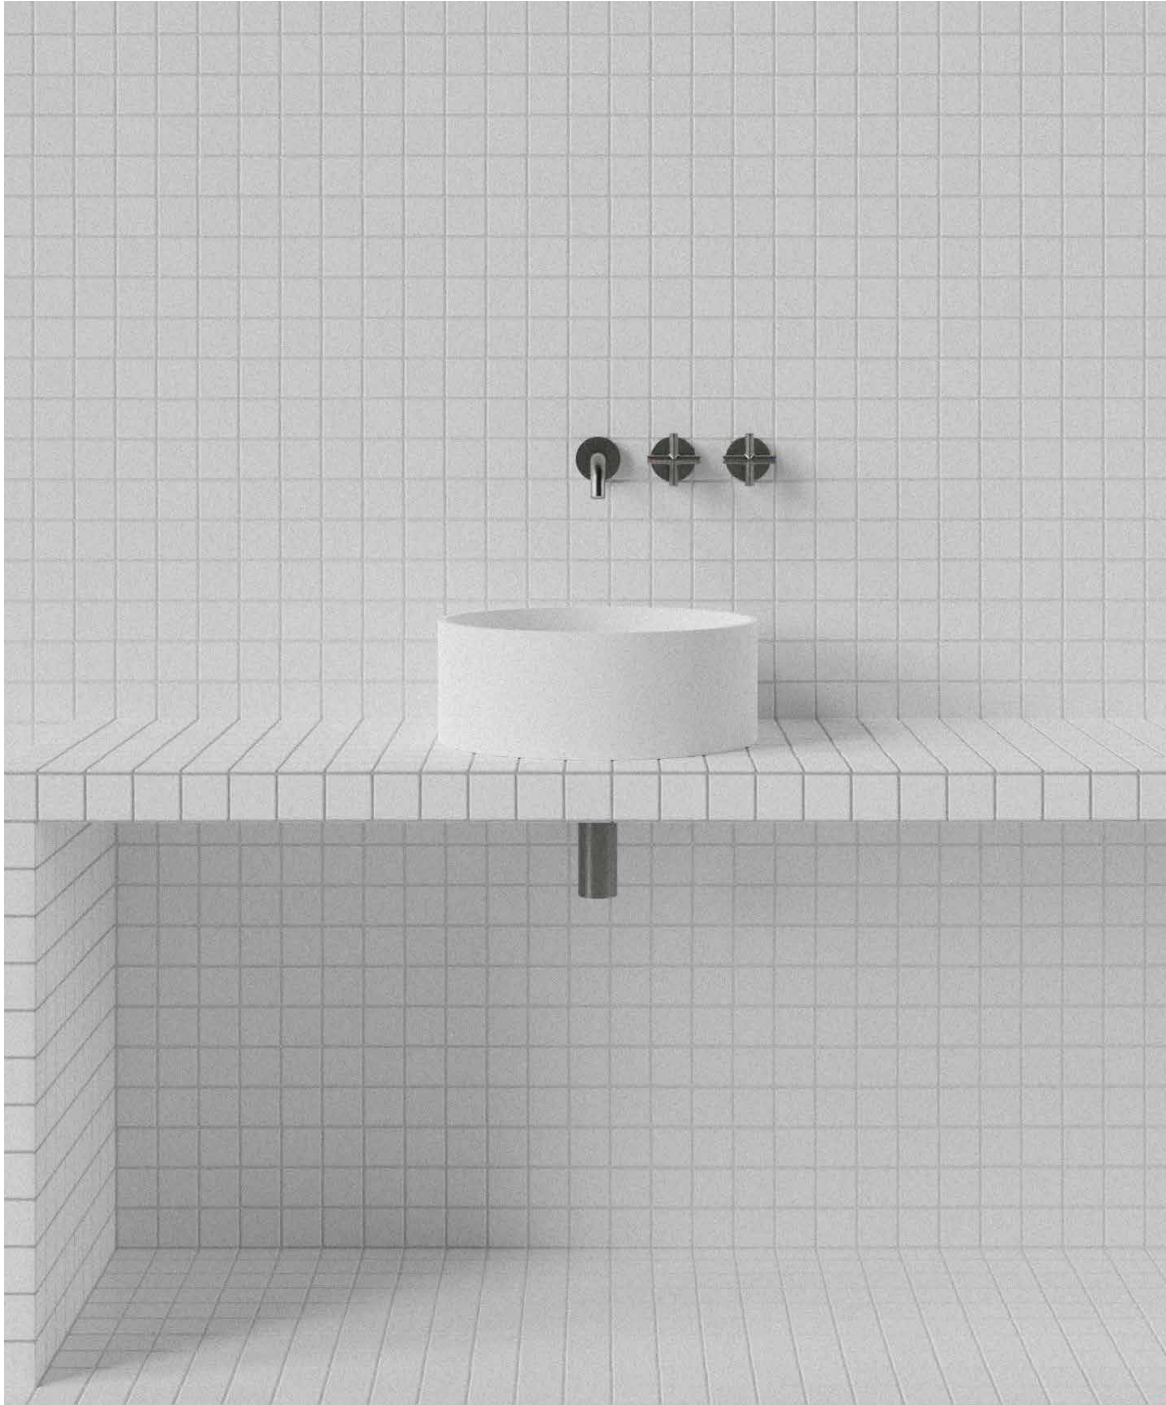

# MAINS

**Halo Basin by Thomas Coward**

**M.W.C.**

# Halo Basin

HAL003

WxDxH:

Ø400 x 150 \*

Material:

Matt Solid Surface

Colour:

Matt White

Product:

Basin

Design:

Thomas Coward