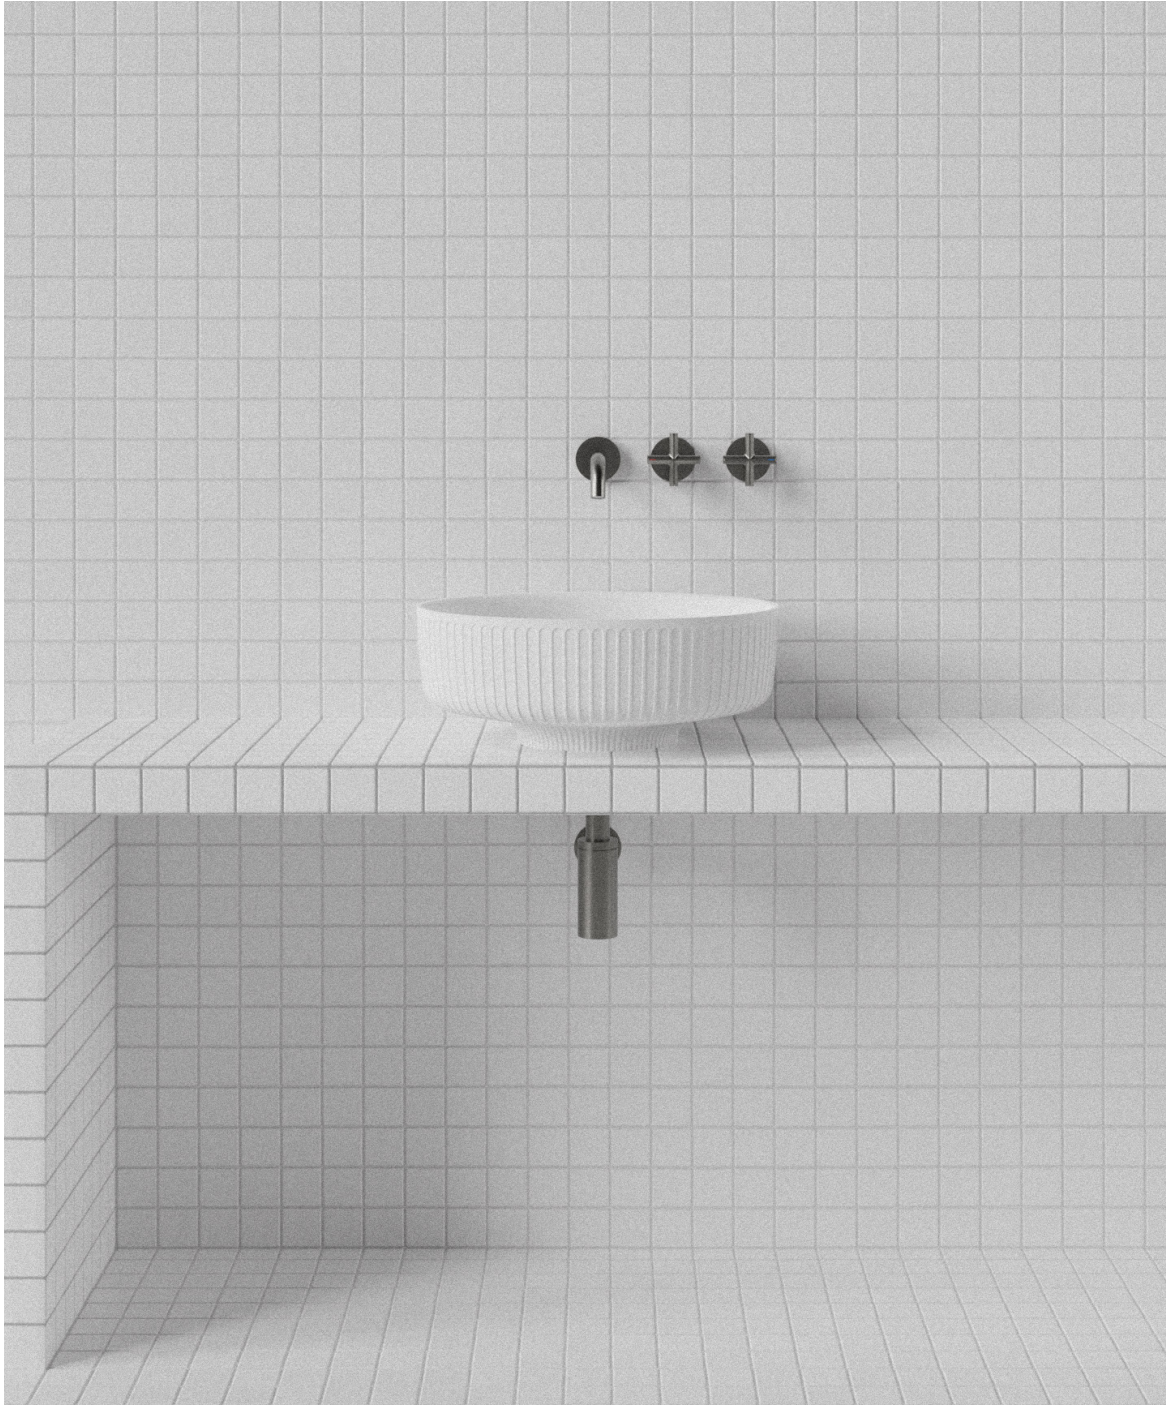

MAINS

Flute Basin by Adam Goodrum

M.W.C.

Flute Basin

FLU002

WxDxH:
Ø450 x 170 *
Material:
Matt Solid Surface
Colour:
Matt White
Product:
Counter Basin
Design:
Adam Goodrum

Solid Surface care:
Clean with a soapy sponge, followed by a rinse. For stubborn stains such as lime scale or soap build up use a mild abrasive cleaner like Gumption® paste, Jif® cream or Ajax® cream or powder – use with a soft damp cloth in wide circular motions.

Mains Water Co. has detailed, to the best of its ability, the most

approximate measurement possible for each product given the method of manufacturing used.

Due to varying manufacturing methods, the dimensions illustrated here are nominal and subject to change without notice.

* All sizes nominal. Basins +/- 5mm. Baths +/- 10mm.