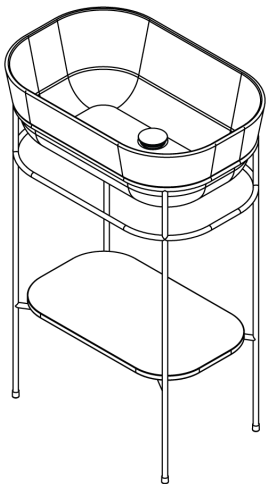

MAINS

Eve Pedestal Basin by Thomas Coward

M.W.C.

Eve Pedestal Basin

EVE001

WxDxH:
600 x 400 x 900 *
Material:
Matt Solid Surface
Colour:
Matt White
Product:
Pedestal Basin
Design:
Thomas Coward

Solid Surface care:
Clean with a soapy sponge, followed by a rinse. For stubborn stains such as lime scale or soap build up use a mild abrasive cleaner like Gumption® paste, Jif® cream or Ajax® cream or powder – use with a soft damp cloth in wide circular motions.

Mains Water Co. has detailed, to the best of its ability, the most

approximate measurement possible for each product given the method of manufacturing used.

Due to varying manufacturing methods, the dimensions illustrated here are nominal and subject to change without notice.

* All sizes nominal. Basins +/- 5mm. Baths +/- 10mm.